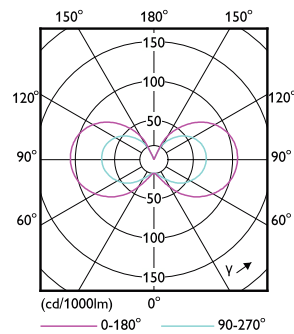

General uniform lighting - CorePro LEDcapsuleLV 2.7-28W G4 830

Light Distribution Diagram - CorePro LEDcapsuleLV 2.7-28W G4 830